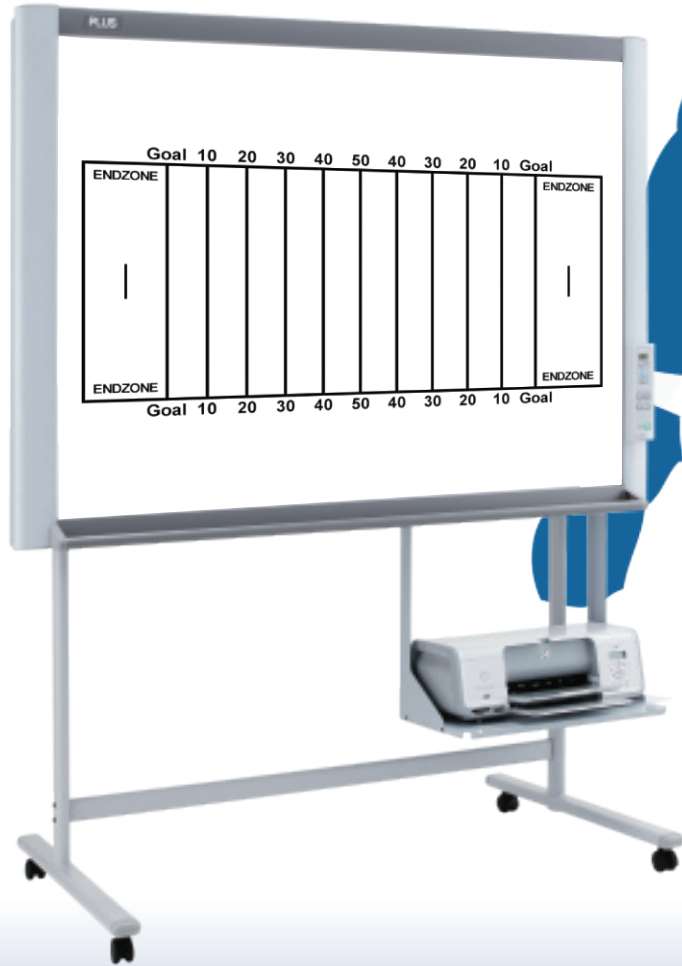

HALF-TIME BOARD

THE FOOTBALL HALF-TIME BOARD

The only electronic board designed just for Football. A great tool for any coach, you can design your plays and print them as handouts for your players, and save to a USB memory stick for e-mail and online posting. Two writing panels allow you to design plays on one panel and then advance to another surface to write up additional information. Fill the board with your notes, then print or save and erase. Since **no computer is needed** to print or save your notes, you can roll the board into the gym, out onto the field, or into the locker room.

Featured Board: **M-11S** (50" x 35")

FOOTBALL

HOCKEY

BASKETBALL

SOCCER

- Available in Three Board Sizes
- Two Writing Panels
- **USB** Memory Stick port
- **USB** port for Direct PC Connectivity
- **USB** port for an on-board printer. (Printer sold separately.)
- Up to 20 print-outs at a time from copyboard
- Repeat button allows you to print again without re-scanning.
- Inkjet and Laser Printer compatible
- Lightweight design for added portability and wall mounting or partition mounting
- Optional stand with casters allows for easy room-to-room transfer
- **Free Shipping!** (excludes AK & HI)

Present your audience with an exact copy of what has been written on the board!