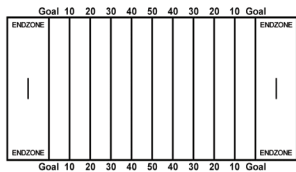

HALF-TIME BOARD

THE FOOTBALL HALF-TIME BOARD

The only electronic board designed just for Football. A great tool for any coach, you can design your plays and print them as handouts for your players, and save to a USB memory stick for e-mail and online posting. Two writing panels allow you to design plays on one panel and then advance to another surface to write up additional information. Fill the board with your notes, then print or save and erase. Since **no computer is needed** to print or save your notes, you can roll the board into the gym, out onto the field, or into the locker room.

Featured Board: **M-11S** (50" x 35")

FOOTBALL

HOCKEY

BASKETBALL

SOCCER

- Available in Three Board Sizes
- Two Writing Panels
- **USB** Memory Stick port
- **USB** port for Direct PC Connectivity
- **USB** port for an on-board printer. (Printer sold separately.)
- Up to 20 print-outs at a time from copyboard
- Repeat button allows you to print again without re-scanning.
- Inkjet and Laser Printer compatible
- Lightweight design for added portability and wall mounting or partition mounting
- Optional stand with casters allows for easy room-to-room transfer
- **Free Shipping!** (excludes AK & HI)