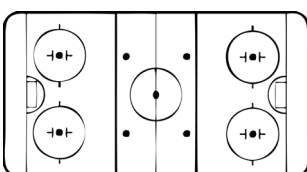

HALF-TIME BOARD

THE FOOTBALL HALF-TIME BOARD

The only electronic board designed just for Football. A great tool for any coach, you can design your plays and print them as handouts for your players, and save to a USB memory stick for e-mail and online posting. Two writing panels allow you to design plays on one panel and then advance to another surface to write up additional information. Fill the board with your notes, then print or save and erase. Since **no computer is needed** to print or save your notes, you can roll the board into the gym, out onto the field, or into the locker room.

Featured Board: **M-11S** (50" x 35")

FOOTBALL

HOCKEY

BASKETBALL

SOCCER

- Available in Three Board Sizes
- Two Writing Panels
- **USB** Memory Stick port
- **USB** port for Direct PC Connectivity
- **USB** port for an on-board printer. (Printer sold separately.)
- Up to 20 print-outs at a time from copyboard
- Repeat button allows you to print again without re-scanning.
- Inkjet and Laser Printer compatible
- Lightweight design for added portability and wall mounting or partition mounting
- Optional stand with casters allows for easy room-to-room transfer
- **Free Shipping!** (excludes AK & HI)