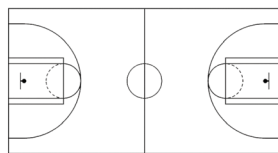

HALF-TIME BOARD

THE FOOTBALL HALF-TIME BOARD

The only electronic board designed just for Football. A great tool for any coach, you can design your plays and print them as handouts for your players, and save to a USB memory stick for e-mail and online posting. Two writing panels allow you to design plays on one panel and then advance to another surface to write up additional information. Fill the board with your notes, then print or save and erase. Since **no computer is needed** to print or save your notes, you can roll the board into the gym, out onto the field, or into the locker room.

Featured Board: **M-11S** (50" x 35")

FOOTBALL

HOCKEY

BASKETBALL

SOCCER

- Available in Three Board Sizes
- Two Writing Panels
- **USB** Memory Stick port
- **USB** port for Direct PC Connectivity
- **USB** port for an on-board printer. (Printer sold separately.)
- Up to 20 print-outs at a time from copyboard
- Repeat button allows you to print again without re-scanning.
- Inkjet and Laser Printer compatible
- Lightweight design for added portability and wall mounting or partition mounting
- Optional stand with casters allows for easy room-to-room transfer
- **Free Shipping!** (excludes AK & HI)