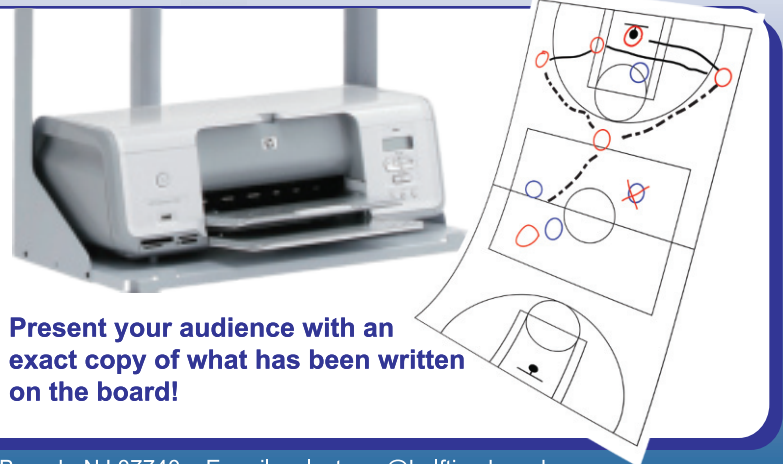

HALF-TIME BOARD

THE FOOTBALL HALF-TIME BOARD

The only electronic board designed just for Football. A great tool for any coach, you can design your plays and print them as handouts for your players, and save to a USB memory stick for e-mail and online posting. Two writing panels allow you to design plays on one panel and then advance to another surface to write up additional information. Fill the board with your notes, then print or save and erase. Since **no computer is needed** to print or save your notes, you can roll the board into the gym, out onto the field, or into the locker room.

Featured Board: **M-11S** (50" x 35")

FOOTBALL

HOCKEY

BASKETBALL

SOCCER

- Available in Three Board Sizes
- Two Writing Panels
- **USB** Memory Stick port
- **USB** port for Direct PC Connectivity
- **USB** port for an on-board printer. (Printer sold separately.)
- Up to 20 print-outs at a time from copyboard
- Repeat button allows you to print again without re-scanning.
- Inkjet and Laser Printer compatible
- Lightweight design for added portability and wall mounting or partition mounting
- Optional stand with casters allows for easy room-to-room transfer
- **Free Shipping!** (excludes AK & HI)