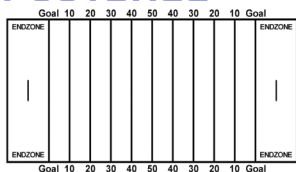

HALF-TIME BOARD

THE BASKETBALL HALF-TIME BOARD

The only electronic board designed just for Basketball. A great tool for any coach, you can design your plays and print them to handout to your players, or save to a USB memory stick for e-mail and online posting. Two writing panels allow you to design plays on one panel and then advance to another surface to write up additional information. Fill the board with your notes, simply print or save and then erase. Because **no computer is needed** to print or save your notes, you can roll the board into the gym, out onto the field, or into the locker room.

- Available in Three Board Sizes
- Two Writing Panels
- **USB** Memory Stick port
- **USB** port for Direct PC Connectivity
- **USB** port for an on-board printer. (Printer sold separately.)
- Up to 20 print-outs at a time from copyboard
- Repeat button allows you to print again without re-scanning.
- Inkjet and Laser Printer compatible
- Lightweight design for added portability and wall mounting or partition mounting
- Optional stand with casters allows for easy room-to-room transfer
- **Free Shipping!** (excludes AK & HI)

FOOTBALL

HOCKEY

BASKETBALL

SOCCER

Present your audience with an exact copy of what has been written on the board!