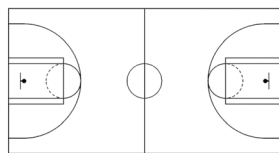

BASKETBALL